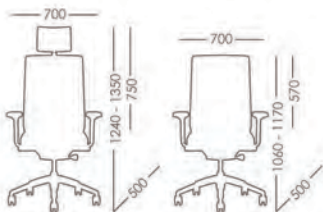

Hero

Autofit Mechanism

Automatic weight regulation adjusts the flexibility of the seat and backrest to the individual body weight

HERO-1-M/F

HERO-2-M/F

HERO-1-F/F

HERO-2-F/F

FEATURES • available in high back and medium back • autofit mechanism with automatic weight regulation and fine-tuning • weight regulation for individual adjustment according to the size and weight of the sitting person • mesh or fabric upholstered backrest with fabric upholstered seat • adjustable PU armrests • high back comes with adjustable headrest • wide variety of fabric colours to choose from