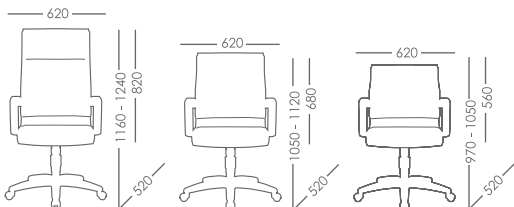

# BENZ

BENZ-1-L/L

BENZ-2-L/L

BENZ-3-L/L

FEATURES • a complete family from high back to low • knee tilt mechanism • fixed padded armrests to provide cushioning and optimal support for arms and elbows • leather upholstered seat and back • polished aluminum 5 prong base